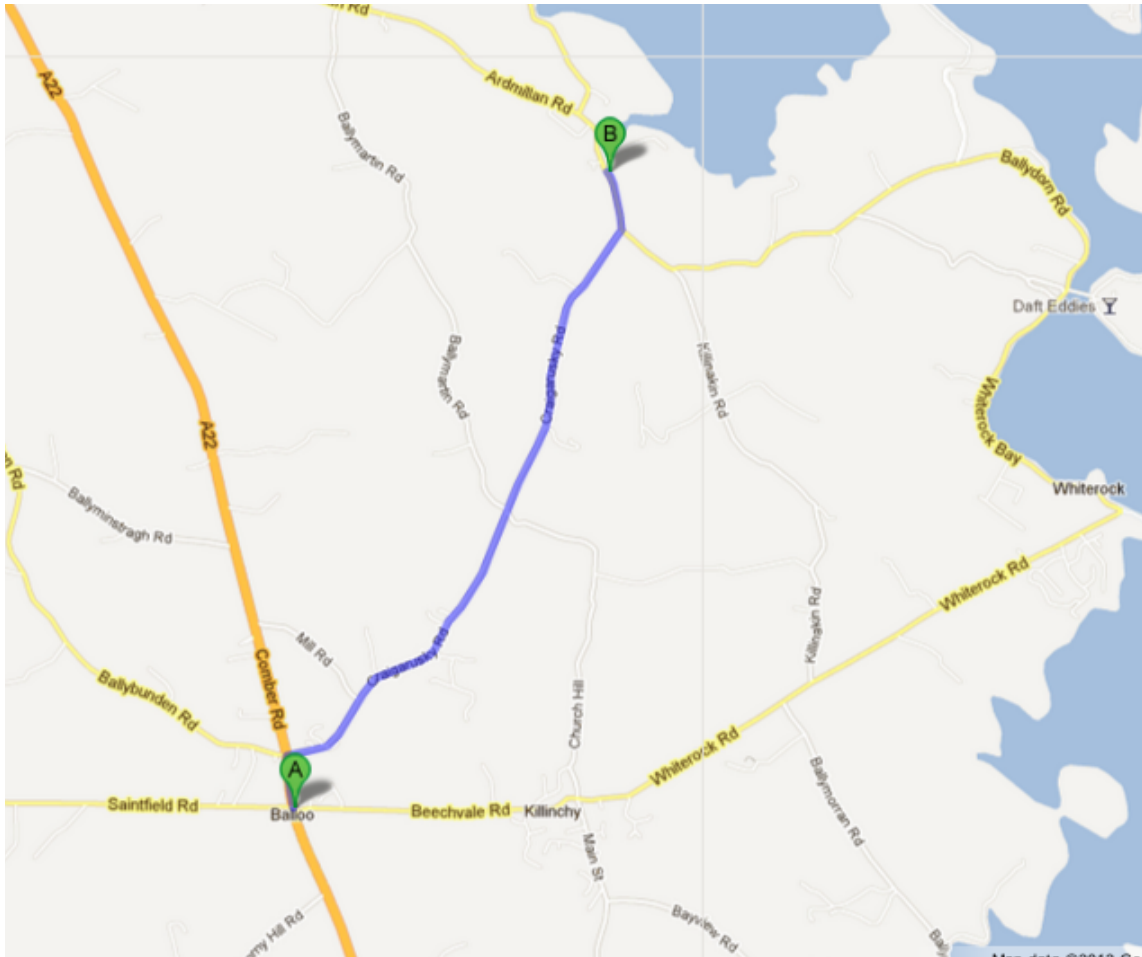

## Directions to Pure Physio Clinic

**Balloo:** Pure Physio Clinic is located just 3 minutes outside Balloo.

From Balloo take the Craigarusky Road opposite the Mace Store and drive 1.5 miles to Ardmillan. The practice is the first house on the right hand side opposite the stone cottage. Please feel free to park in the drive way and the Pure Physio Clinic entry is just past the driveway entrance.