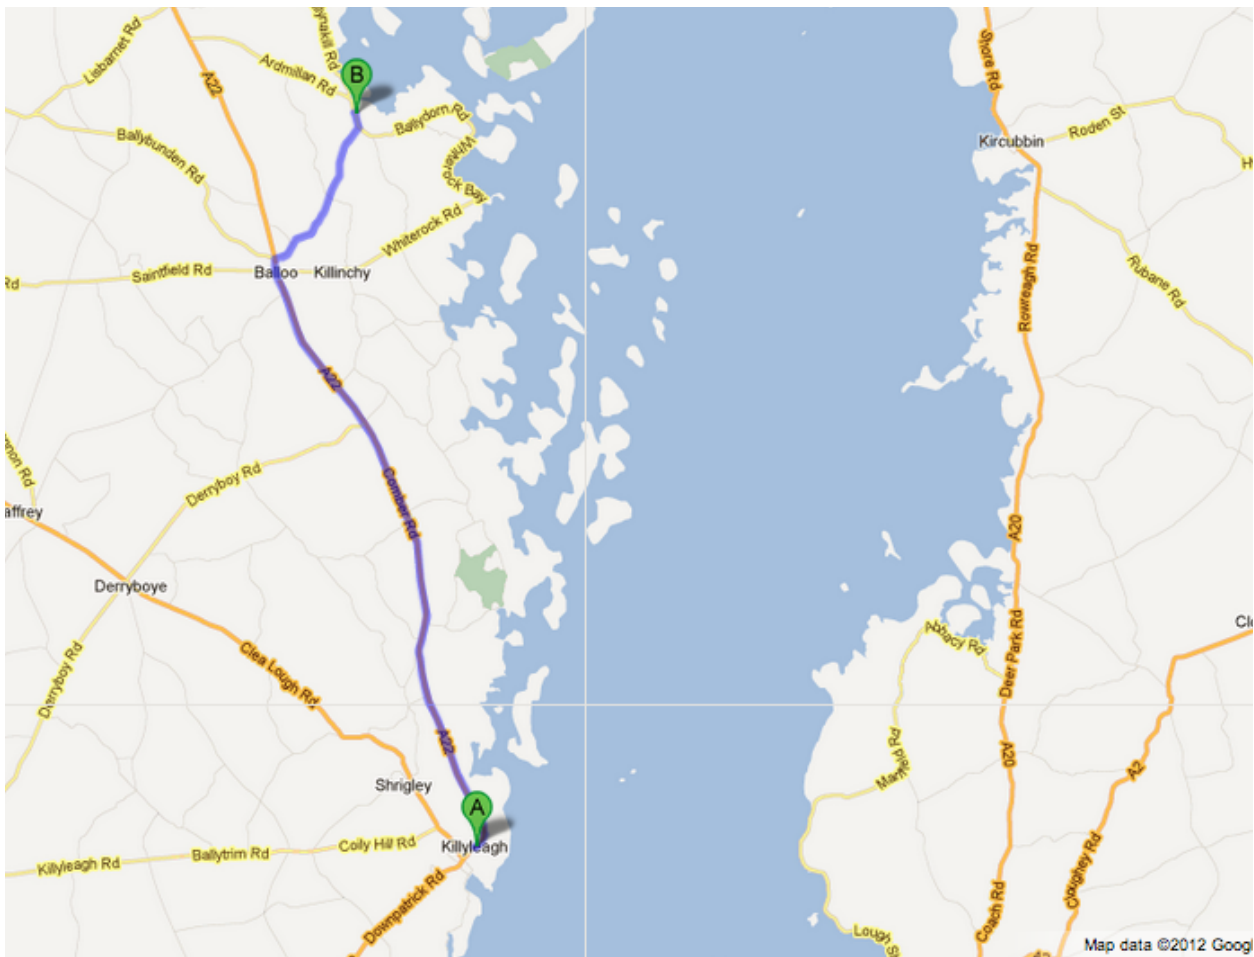

Directions to Pure Physio Clinic

Killyleagh: Pure Physio Clinic is located just 10 minutes outside Killyleagh.

From Killyleagh take the Comber Road and drive 5.3 miles to Balloo. On reaching Balloo, turn right taking the Craigarusky Road opposite the Mace Store and drive 1.5 miles to Ardmillan. The practice is the first house on the right hand side opposite the stone cottage. Please feel free to park in the drive way and the Pure Physio Clinic entry is just past the driveway entrance.